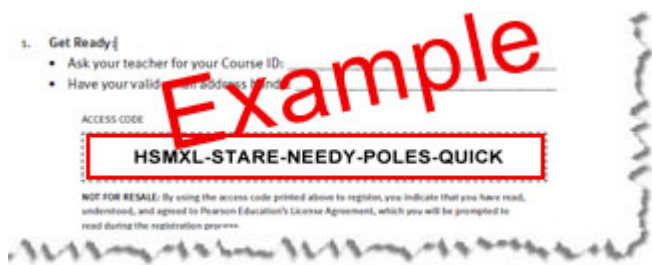

MathXL® for School

Dear Student:

Your teacher has set up a MathXL for School course for you named PreCal F2F 20-21 using *Demana: Precalculus: Graphical, Numerical, Algebraic Common Core 9e*. In order to join this class, you will first need to register for MathXL for School, then enroll in your teacher's course. We recommend that a teacher or parent guide you through this process using the instructions below.

1. Registering for MathXL for School

Before you begin, make sure you have:

Your email address--It is best to use your school-issued email address if you have one.

An access code--In most cases, your teacher should have given you a handout that includes a student access code (see example below). If you do not have an access code, contact your teacher.

Your teacher's course ID--The Course ID for your class is **XL0A-A1D2-7021-70N3**

To register, go to www.MathXLforSchool.com and click the Student button under Register. Then, follow the instructions on the screen.

2. Enrolling in your teacher's course

After registering, go to MathXLforSchool.com and log in with your username and password. You will need to enter your teacher's Course ID which is: **XL0A-A1D2-7021-70N3**

After enrolling in your course, you are ready to start working in MathXL for School.

3. Keep track of your login information

Be sure to write down your username and password on this page. If your teacher gives you a letter for your parents about MathXL for School, you may also need to record your username and password on that letter in the spaces provided.

Username: _____

Password: _____

You should only login to MathXL for School with your own username in order to receive credit for the work you do.

Sincerely,

The MathXL for School Product Team

P.S.: For additional help, refer to these resources:

- Download a step-by-step visual walkthrough on registering and enrolling: <http://www.mathxforschool.com/support/marketing/student-visual-walkthrough>
- Watch a video on how to register and enroll: <https://www.mathxforschool.com/support/marketing/how-to-videos/student-registration>
- Get additional help: <http://www.mathxforschool.com/support/marketing/getting-started-students/>